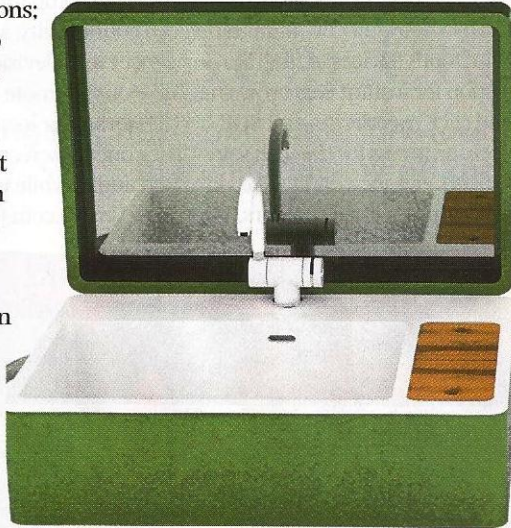

Vanity Fare

Forget washing your ablutions; turn your groom room into a stylish haven with Italian brand Olympia Ceramica's new launch called My Bag, available at Etre Luxe. What sets it apart is that the wash basin system can be closed away when necessary and turned into a functional vanity counter. The taps can be folded down and the small wooden pull-out compartment includes a practical make-up mirror. At: Etre Luxe, M-10, Main Market, Greater Kailash II, New Delhi

Pitter Platter

The Big Door, which houses ornate furniture and collectibles has launched a new decor and accessories collection. The range comprises of lamps, candle stands, platters and vases. Shown here is the 'One Piece Marble Platter'. At: The Big Door, M Square, Plot No. 246, Dr Ambedkar Road, Khar (West), Mumbai

smART

ART MEETS STATE-OF-THE-ART

INTRODUCING HPL MODULAR SWITCHES.
ELEGANT DESIGN MEETS TRULY ADVANCED TECHNOLOGY.

- ANTI-SPARK SHIELD & FINGER PROTECTED TERMINALS
- ELEGANT DESIGN
- EASY-TO-USE SNAP FIT MODULES
- TESTED AS PER BIS SPECIFICATION
- LONG-LASTING SILVER NICKEL CONTACT
- FRONT INSERTION AND REMOVAL
- HIGH TENSILE BRASS SCREWS
- HIGH GRADE ENGINEERING PLASTIC